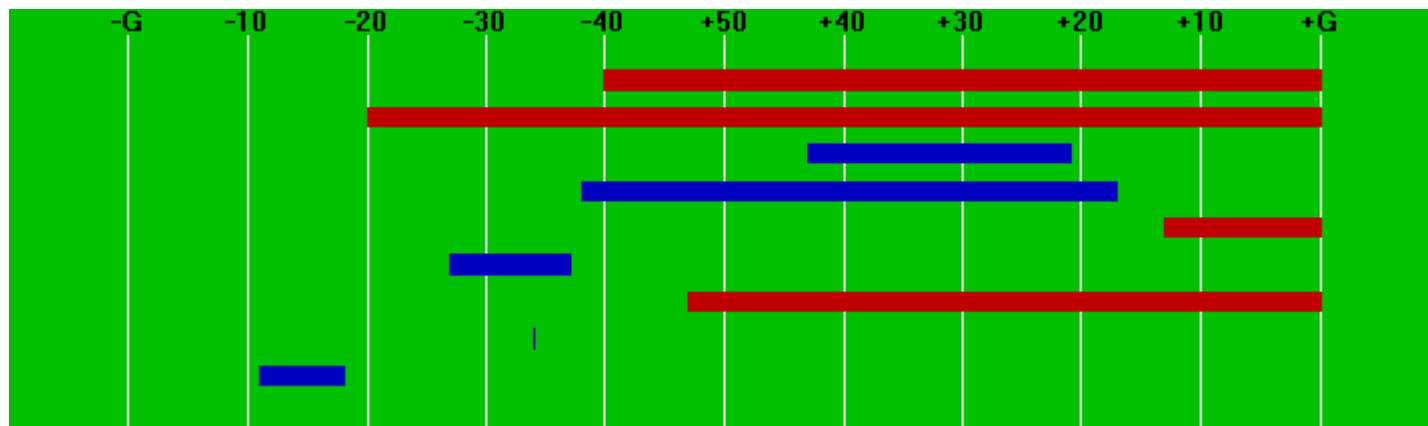

Custom drive chart for:  
**2009 Hesston Swathers**  
 1 game (9/4/2009)

Scoring drives:   
 Non-scoring drives: 

Drive type	Num	Plays	Yds	TD	FG	TO	FD	Rush	Yds	TD	Pass	Yds	TD
All drives	9	54	290	4	0	0	15	43	277	4	11	26	0
Scoring drives	4	23	206	4	0	0	8	22	206	4	1	0	0
First half drives	4	34	207	2	0	0	11	28	186	2	6	14	0
Second half drives	5	20	83	2	0	0	4	15	91	2	5	12	0