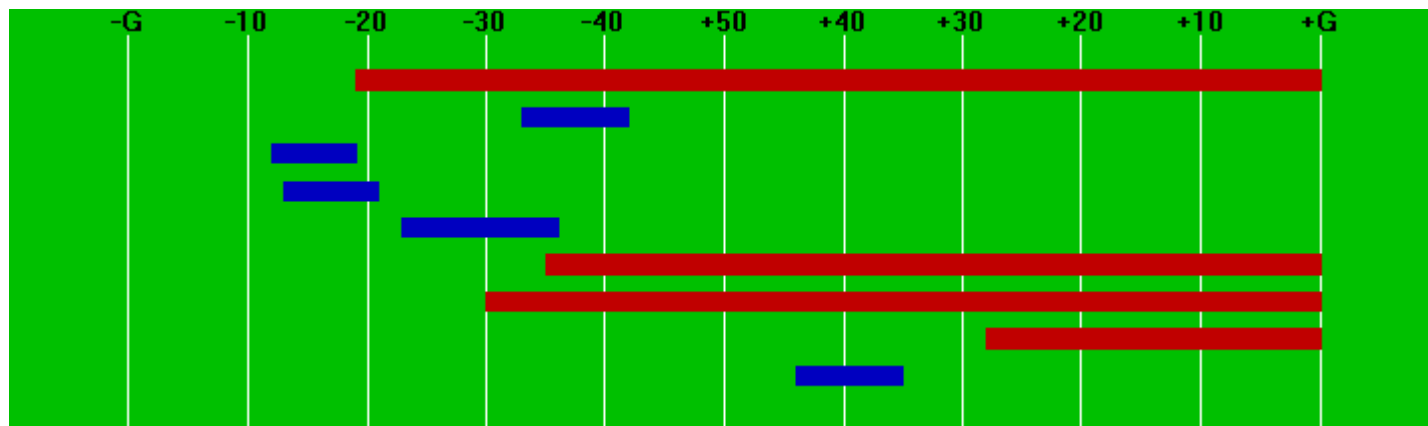

Custom drive chart for:
2009 Abeline Cowboys
 1 game (10/29/2009)

Scoring drives: 
 Non-scoring drives: 

Drive type	Num	Plays	Yds	TD	FG	TO	FD	Rush	Yds	TD	Pass	Yds	TD
All drives	9	56	290	4	0	4	16	53	290	4	3	13	0
Scoring drives	4	35	244	4	0	0	12	35	249	4	0	0	0
First half drives	5	21	118	1	0	3	7	18	113	1	3	13	0
Second half drives	4	35	172	3	0	1	9	35	177	3	0	0	0