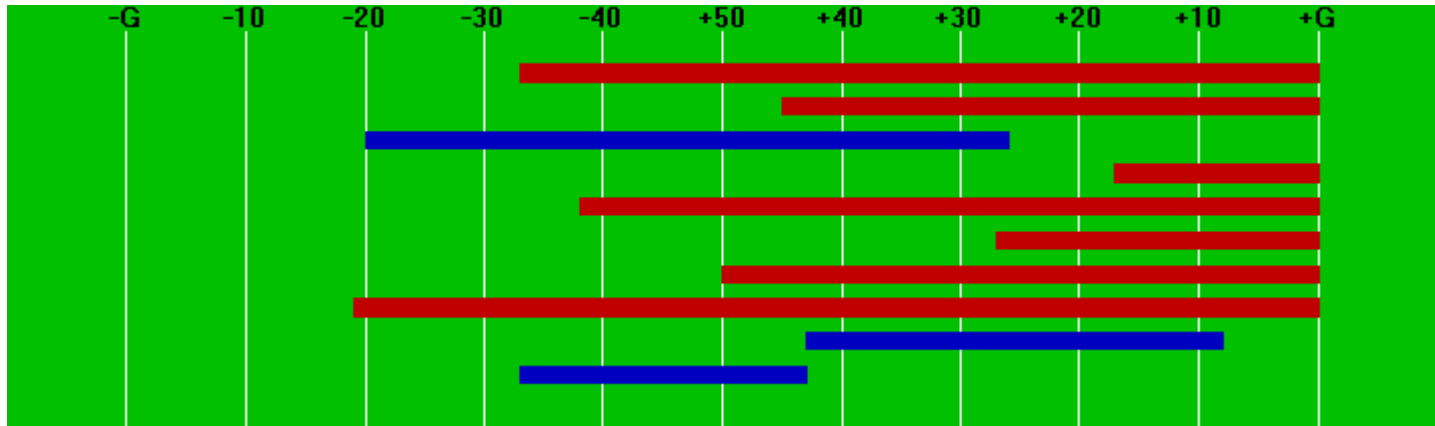

Custom drive chart for:
2009 Hesston Swathers
 1 game (10/23/2009)

Scoring drives: 
 Non-scoring drives: 

Drive type	Num	Plays	Yds	TD	FG	TO	FD	Rush	Yds	TD	Pass	Yds	TD
All drives	10	59	462	7	0	0	23	55	471	7	4	24	0
Scoring drives	7	38	349	7	0	0	16	38	359	7	0	0	0
First half drives	3	31	166	2	0	0	11	27	160	2	4	24	0
Second half drives	7	28	296	5	0	0	12	28	311	5	0	0	0