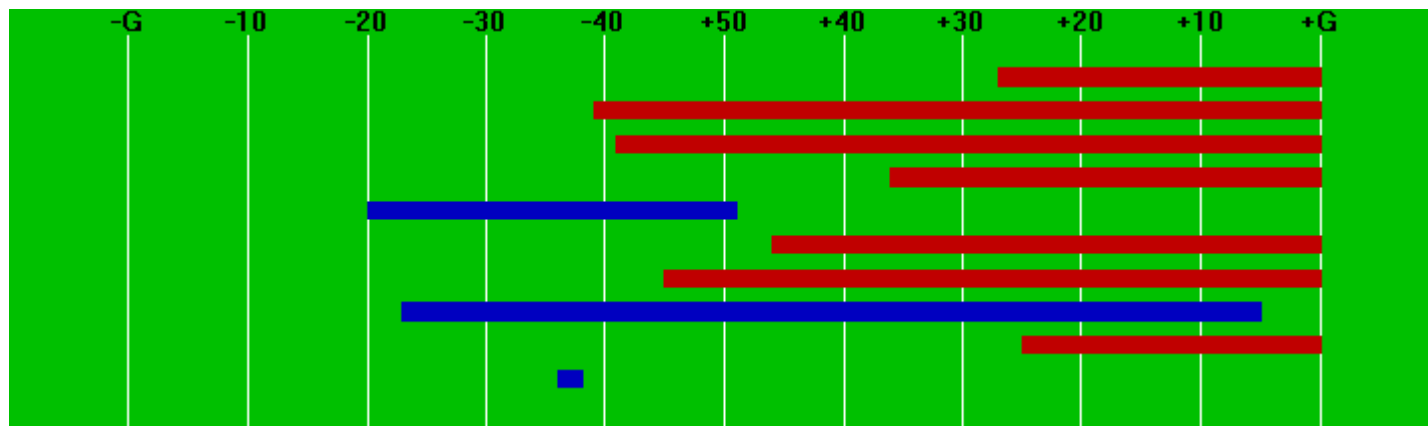

Custom drive chart for:  
**2009 Hesston Swathers**  
 1 game (10/9/2009)

Scoring drives:   
 Non-scoring drives: 

Drive type	Num	Plays	Yds	TD	FG	TO	FD	Rush	Yds	TD	Pass	Yds	TD
All drives	10	52	410	7	0	1	18	49	393	6	3	45	1
Scoring drives	7	35	309	7	0	0	13	33	278	6	2	45	1
First half drives	6	27	260	5	0	1	10	24	229	4	3	45	1
Second half drives	4	25	150	2	0	0	8	25	164	2	0	0	0