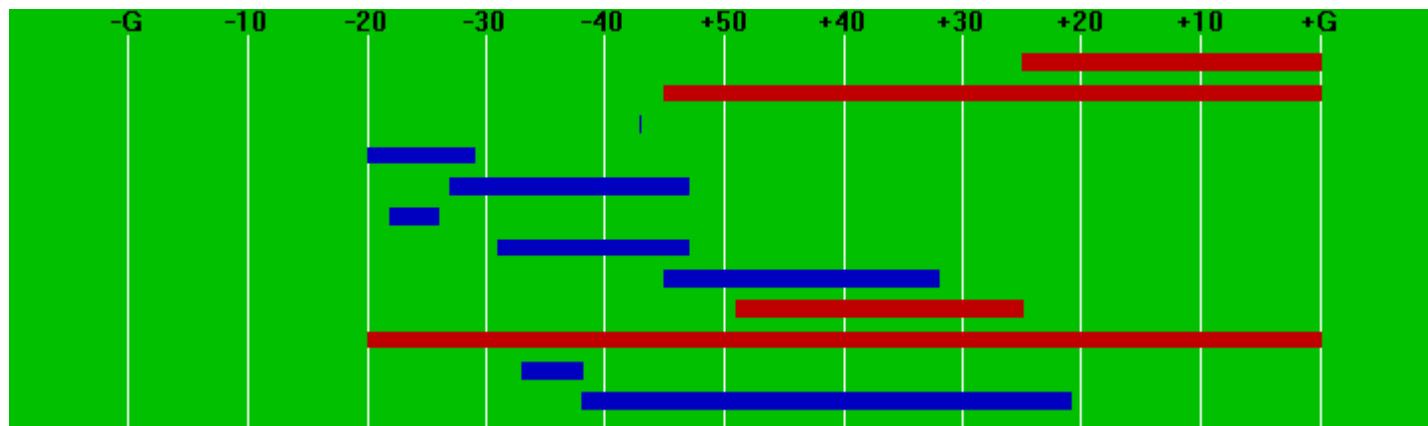

Custom drive chart for:
2009 Lyons Lions
 1 game (9/11/2009)

Scoring drives: 
 Non-scoring drives: 

Drive type	Num	Plays	Yds	TD	FG	TO	FD	Rush	Yds	TD	Pass	Yds	TD
All drives	12	50	302	3	1	1	13	29	186	2	21	151	1
Scoring drives	4	16	184	3	1	0	8	8	112	2	8	88	1
First half drives	6	16	113	2	0	1	3	9	79	1	7	49	1
Second half drives	6	34	189	1	1	0	10	20	107	1	14	102	0