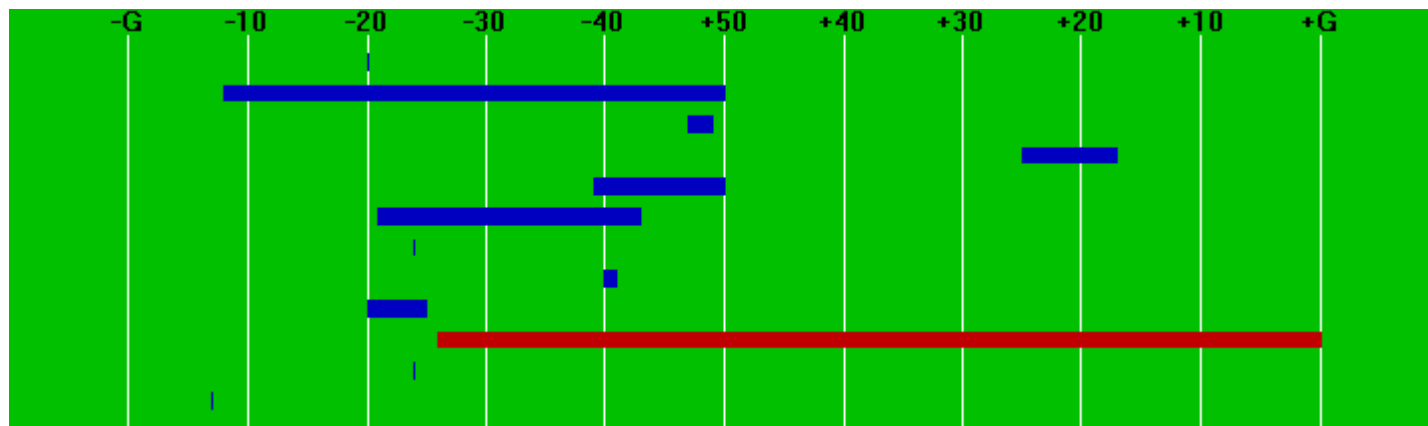

Custom drive chart for:  
**2009 Lyons Lions**  
 1 game (9/14/2009)

Scoring drives:   
 Non-scoring drives: 

Drive type	Num	Plays	Yds	TD	FG	TO	FD	Rush	Yds	TD	Pass	Yds	TD
All drives	12	47	161	1	0	3	7	20	3	0	27	158	1
Scoring drives	1	5	74	1	0	0	2	3	0	0	2	74	1
First half drives	6	29	81	0	0	3	5	13	-3	0	16	84	0
Second half drives	6	18	80	1	0	0	2	7	6	0	11	74	1