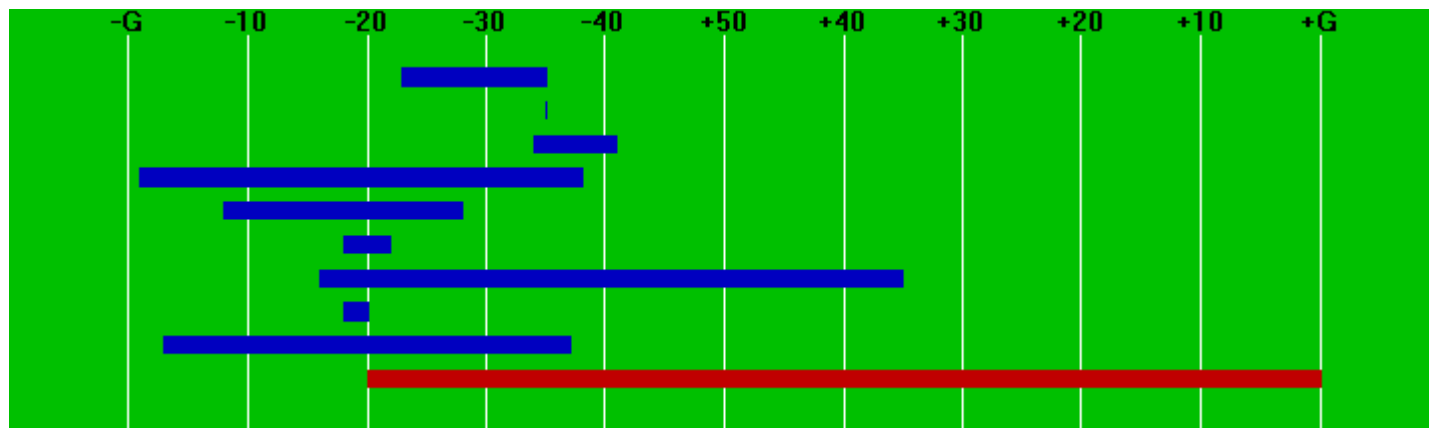

Custom drive chart for:  
**2009 Nickerson Panthers**  
 1 game (9/25/2009)

Scoring drives:   
 Non-scoring drives: 

Drive type	Num	Plays	Yds	TD	FG	TO	FD	Rush	Yds	TD	Pass	Yds	TD
All drives	10	52	237	1	0	0	8	43	187	1	9	16	0
Scoring drives	1	4	80	1	0	0	2	3	64	1	1	0	0
First half drives	5	26	76	0	0	0	3	22	76	0	4	0	0
Second half drives	5	26	161	1	0	0	5	21	111	1	5	16	0